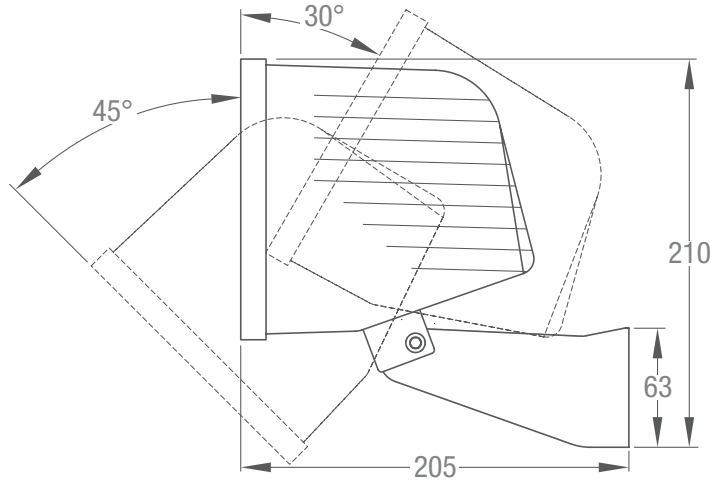

**Dimensions FT-11/12/13/15 Weighing Indicators**

**Stainless Steel Housing**

Standard version

Version with big back plane

**Desk Type Housing**

**Dimensions FT-11/12/13/15 Weighing Indicators**

**Desk Type Housing with desk/stand mounting kit**