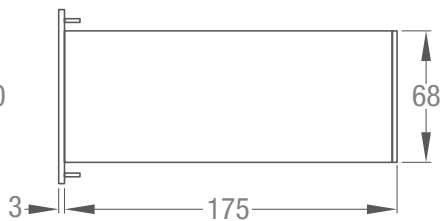

Cut out for Panel Type Housing