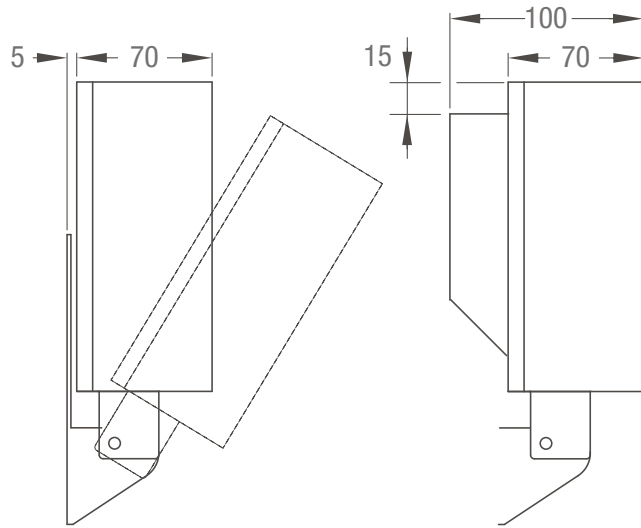

**Dimensions FT-11/12/13/15 Weighing Indicators**

**Stainless Steel Housing**

Standard version

Version with big back plane

**Desk Type Housing**

**Dimensions FT-11/12/13/15 Weighing Indicators**

**Desk Type Housing with desk/stand mounting kit**

**Desk Type Housing with wall mounting kit**

**Panel Type Housing**

**Cut out for Panel Type Housing**