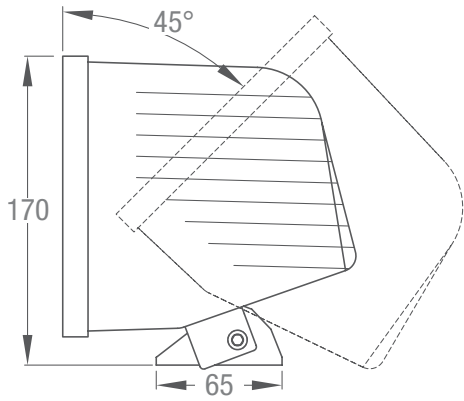

**Dimensions FT-11/12/13/15 Weighing Indicators**

**Stainless Steel Housing**

Standard version

Version with big back plane

**Desk Type Housing**

**Dimensions FT-11/12/13/15 Weighing Indicators**

**Desk Type Housing with desk/stand mounting kit**