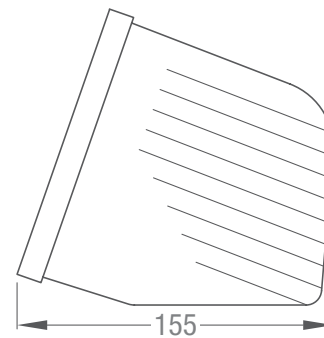

**Dimensions FT-11/12/13/15 Weighing Indicators**

**Stainless Steel Housing**

Standard version

Version with big back plane

**Desk Type Housing**

**Dimensions FT-11/12/13/15 Weighing Indicators**

**Desk Type Housing with desk/stand mounting kit**