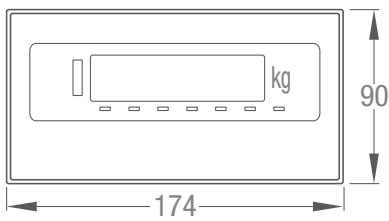

Panel Type Housing