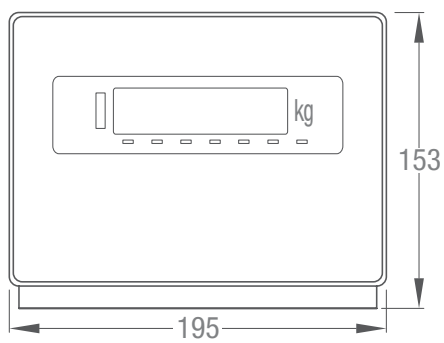

**Dimensions FT-11/12/13/15 Weighing Indicators**

**Stainless Steel Housing**

Standard version

Version with big back plane

**Desk Type Housing**

**Dimensions FT-11/12/13/15 Weighing Indicators**

**Desk Type Housing with desk/stand mounting kit**