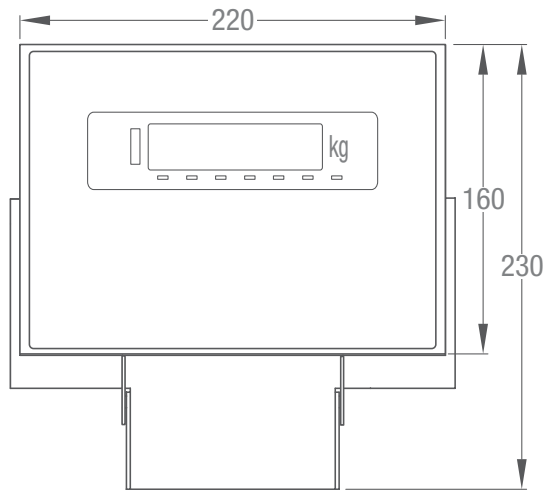

**Dimensions FT-11/12/13/15 Weighing Indicators**

**Stainless Steel Housing**

Standard version

Version with big back plane

**Desk Type Housing**

**Dimensions FT-11/12/13/15 Weighing Indicators**

**Desk Type Housing with desk/stand mounting kit**