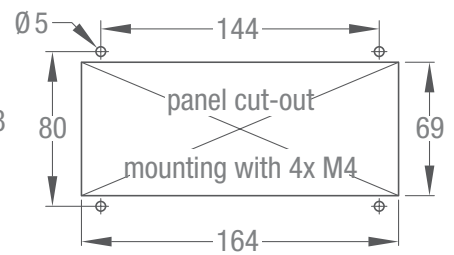

Cut out for Panel Type Housing